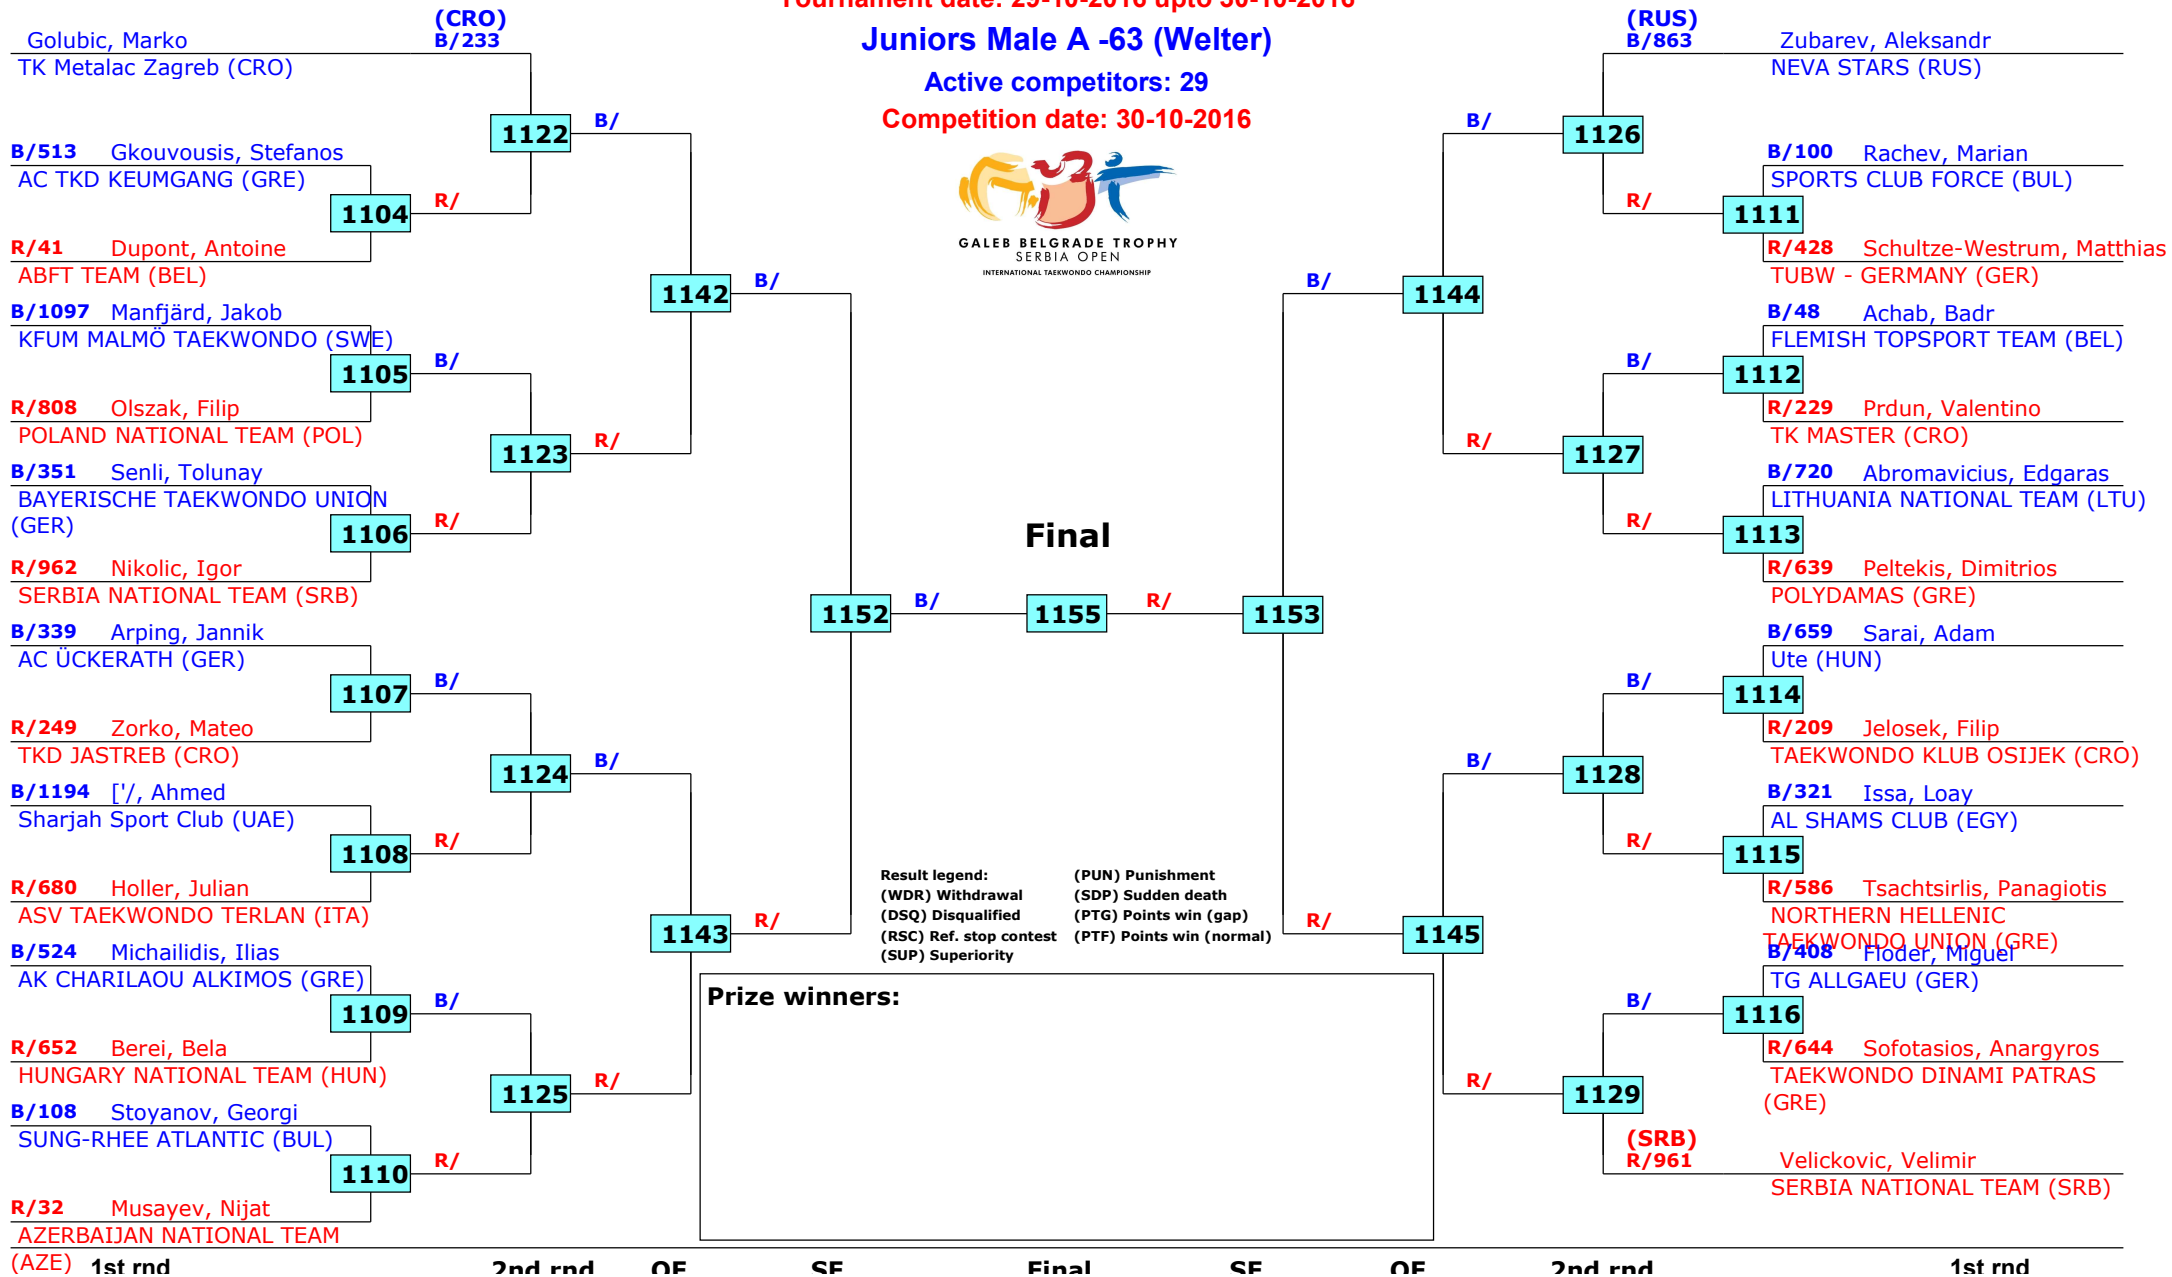

15th Galeb Belgrade Trophy - Serbia Open

Belgrade, Serbia

Tournament date: 29-10-2016 upto 30-10-2016

Juniors Male A -48 (Fly)

Active competitors: 11

Competition date: 30-10-2016

Result legend: (PUN) Punishment
 (WDR) Withdrawal (SDP) Sudden death
 (DSQ) Disqualified (PTG) Points win (gap)
 (RSC) Ref. stop contest (PTF) Points win (normal)
 (SUP) Superiority

15th Galeb Belgrade Trophy - Serbia Open

Belgrade, Serbia

Tournament date: 29-10-2016 upto 30-10-2016

Juniors Male A -63 (Welter)

Active competitors: 29

Competition date: 30-10-2016

15th Galeb Belgrade Trophy - Serbia Open

Belgrade, Serbia

Tournament date: 29-10-2016 upto 30-10-2016

Juniors Male A -73 (Middle)

Active competitors: 16

Competition date: 30-10-2016

Result legend: (PUN) Punishment
 (WDR) Withdrawal (SDP) Sudden death
 (DSQ) Disqualified (PTG) Points win (gap)
 (RSC) Ref. stop contest (PTF) Points win (normal)
 (SUP) Superiority

15th Galeb Belgrade Trophy - Serbia Open

Belgrade, Serbia

Tournament date: 29-10-2016 upto 30-10-2016

Juniors Male A +78 (Heavy)

Active competitors: 8

Competition date: 30-10-2016

GALEB BELGRADE TROPHY
SERBIA OPEN
INTERNATIONAL TAEKWONDO CHAMPIONSHIP