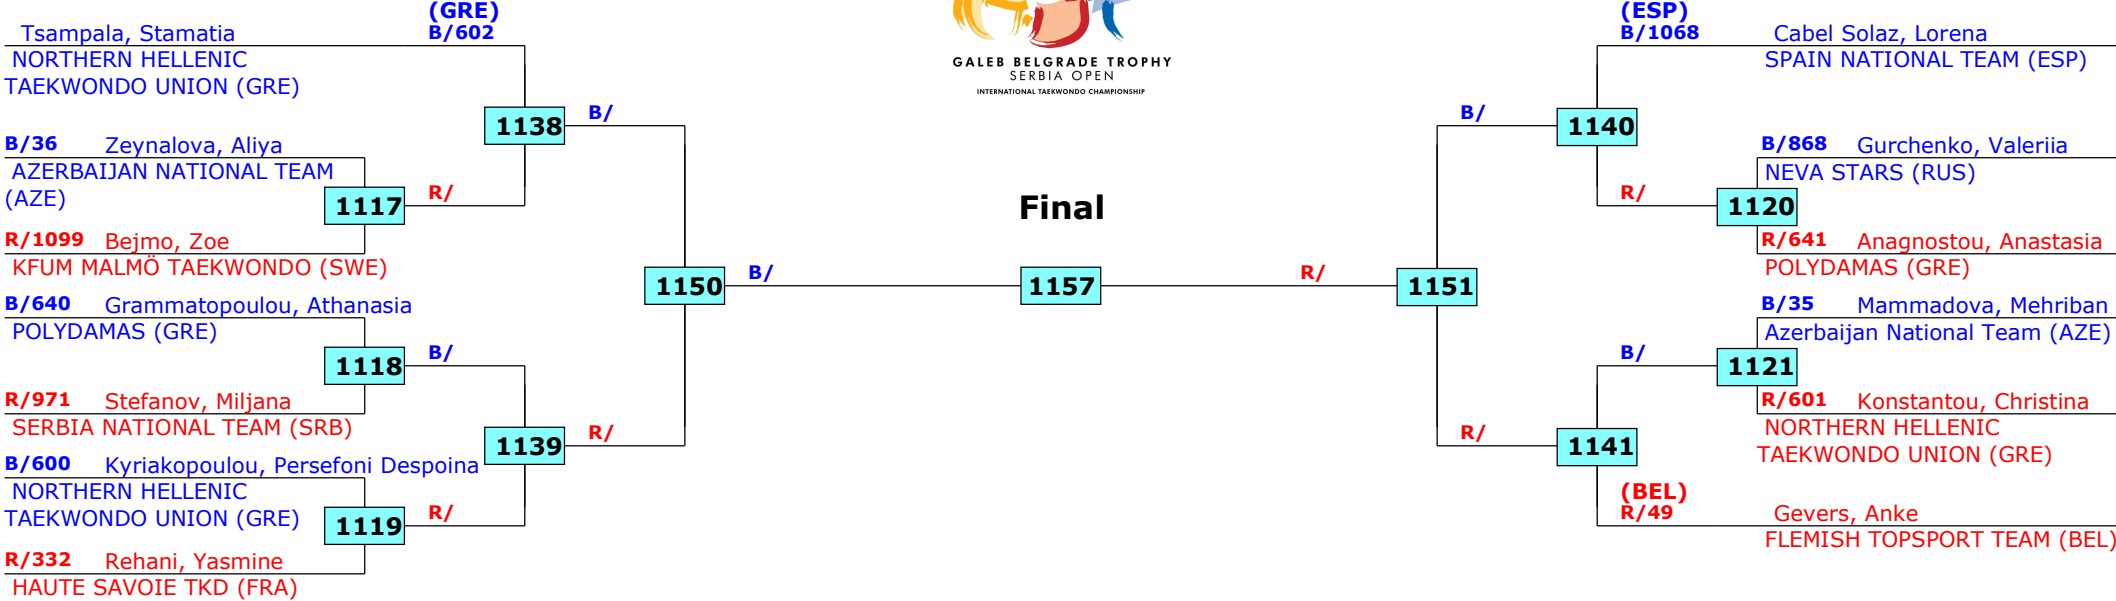

15th Galeb Belgrade Trophy - Serbia Open

Belgrade, Serbia

Tournament date: 29-10-2016 upto 30-10-2016

Juniors Male A +78 (Heavy)

Active competitors: 8

Competition date: 30-10-2016

GALEB BELGRADE TROPHY
SERBIA OPEN
INTERNATIONAL TAEKWONDO CHAMPIONSHIP

SF

QF

15th Galeb Belgrade Trophy - Serbia Open

Belgrade, Serbia

Tournament date: 29-10-2016 upto 30-10-2016

Juniors Female A -44 (Fly)

Active competitors: 13

Competition date: 30-10-2016

Result legend:

- (PUN) Punishment
- (WDR) Withdrawal
- (DSQ) Disqualified
- (RSC) Ref. stop contest
- (SUP) Superiority
- (SDP) Sudden death
- (PTG) Points win (gap)
- (PTF) Points win (normal)

Prize winners:

15th Galeb Belgrade Trophy - Serbia Open

Belgrade, Serbia

Tournament date: 29-10-2016 upto 30-10-2016

Juniors Female A -55 (Welter)

Active competitors: 25

Competition date: 30-10-2016

GALEB BELGRADE TROPHY
SERBIA OPEN
INTERNATIONAL TAEKWONDO CHAMPIONSHIP