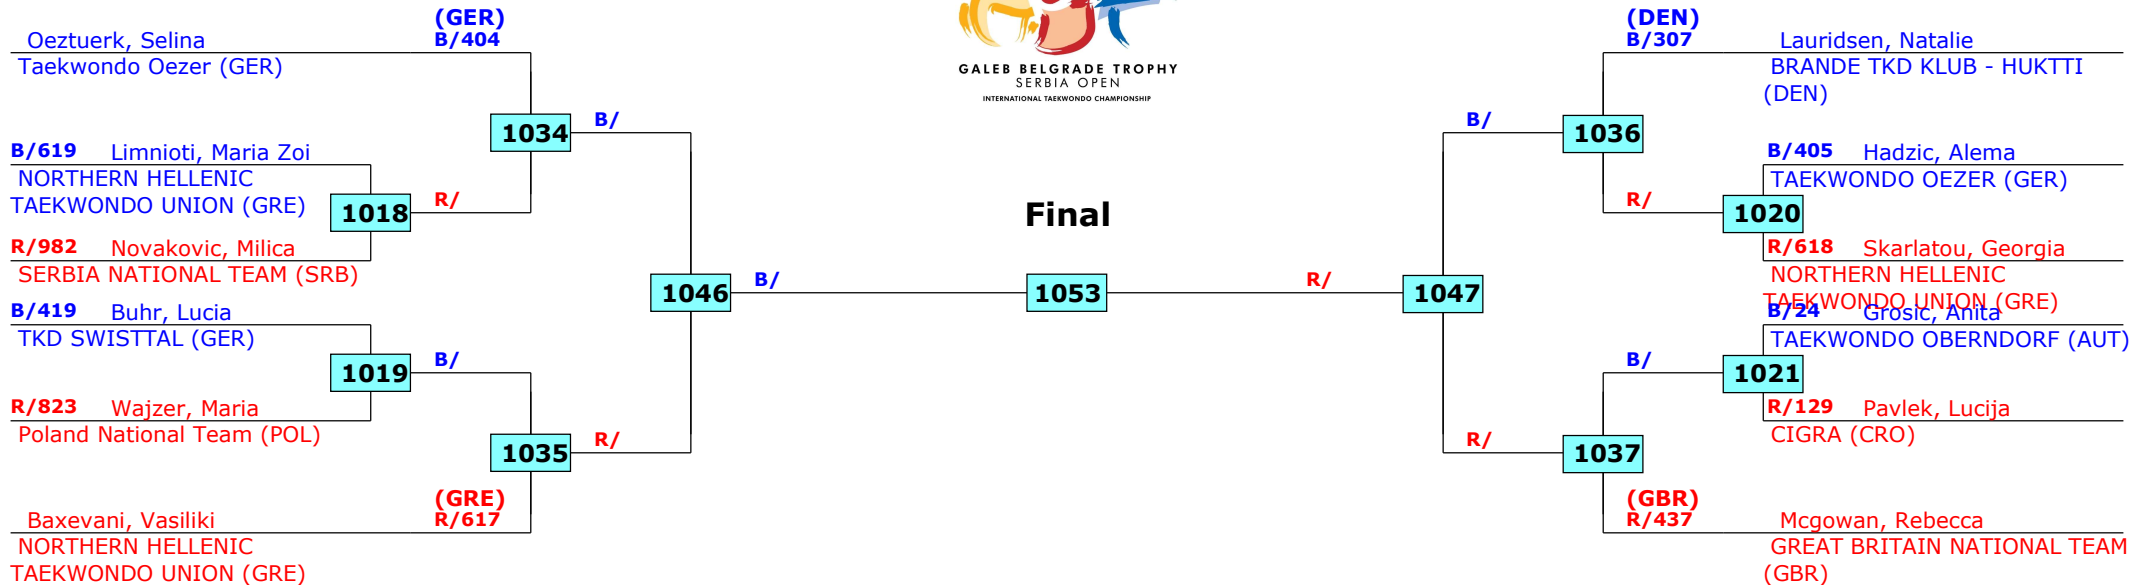

15th Galeb Belgrade Trophy - Serbia Open

Belgrade, Serbia

Tournament date: 29-10-2016 upto 30-10-2016

Juniors Female A +68 (Heavy)

Active competitors: 12

Competition date: 30-10-2016