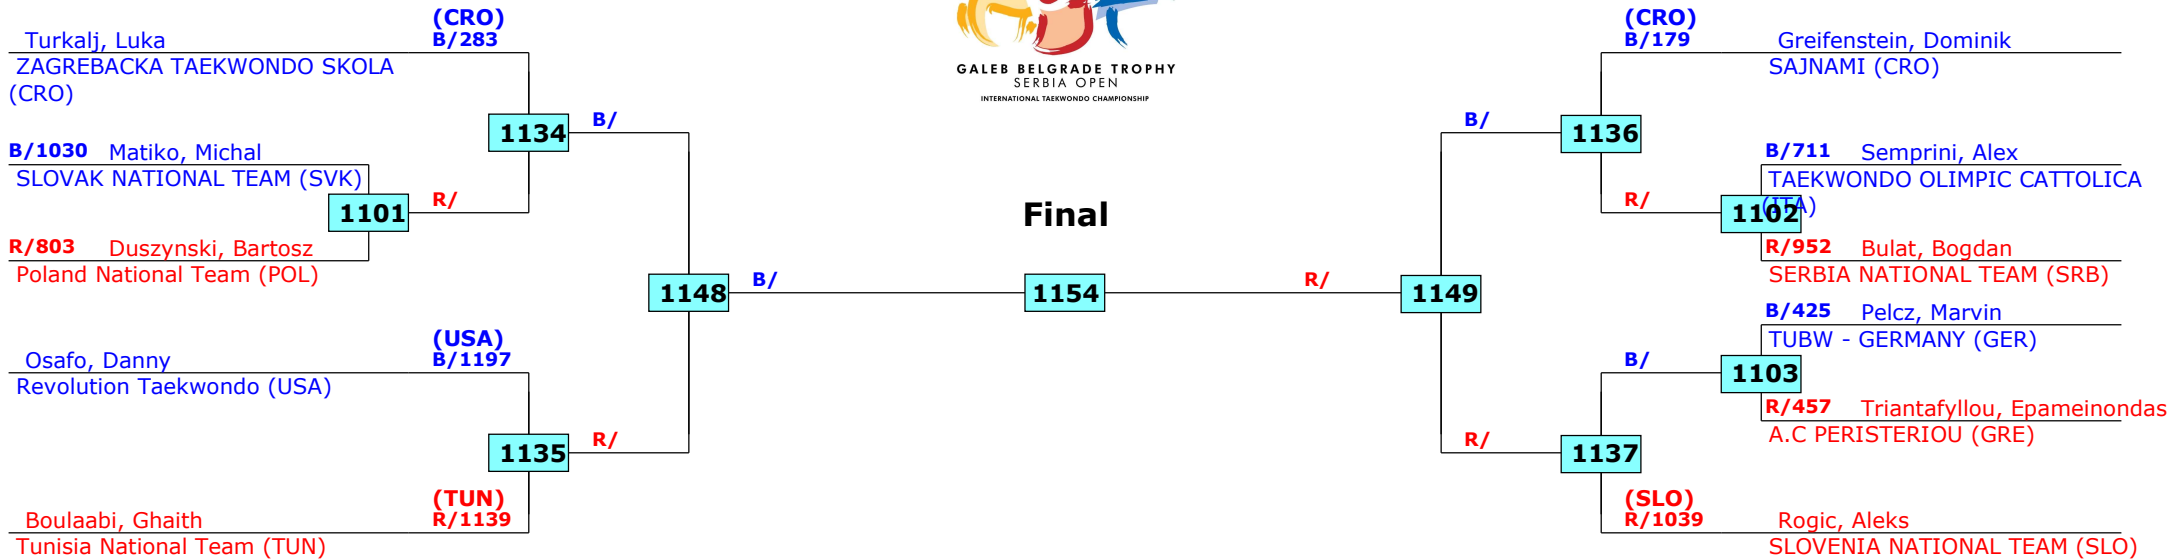

15th Galeb Belgrade Trophy - Serbia Open

Belgrade, Serbia

Tournament date: 29-10-2016 upto 30-10-2016

Juniors Male A -48 (Fly)

Active competitors: 11

Competition date: 30-10-2016

Result legend: (PUN) Punishment
 (WDR) Withdrawal (SDP) Sudden death
 (DSQ) Disqualified (PTG) Points win (gap)
 (RSC) Ref. stop contest (PTF) Points win (normal)
 (SUP) Superiority

Prize winners:

1st rnd

QF

SF

Final

SF

QF

1st rnd

15th Galeb Belgrade Trophy - Serbia Open

Belgrade, Serbia

Tournament date: 29-10-2016 upto 30-10-2016

Juniors Male A -63 (Welter)

Active competitors: 29

Competition date: 30-10-2016

15th Galeb Belgrade Trophy - Serbia Open