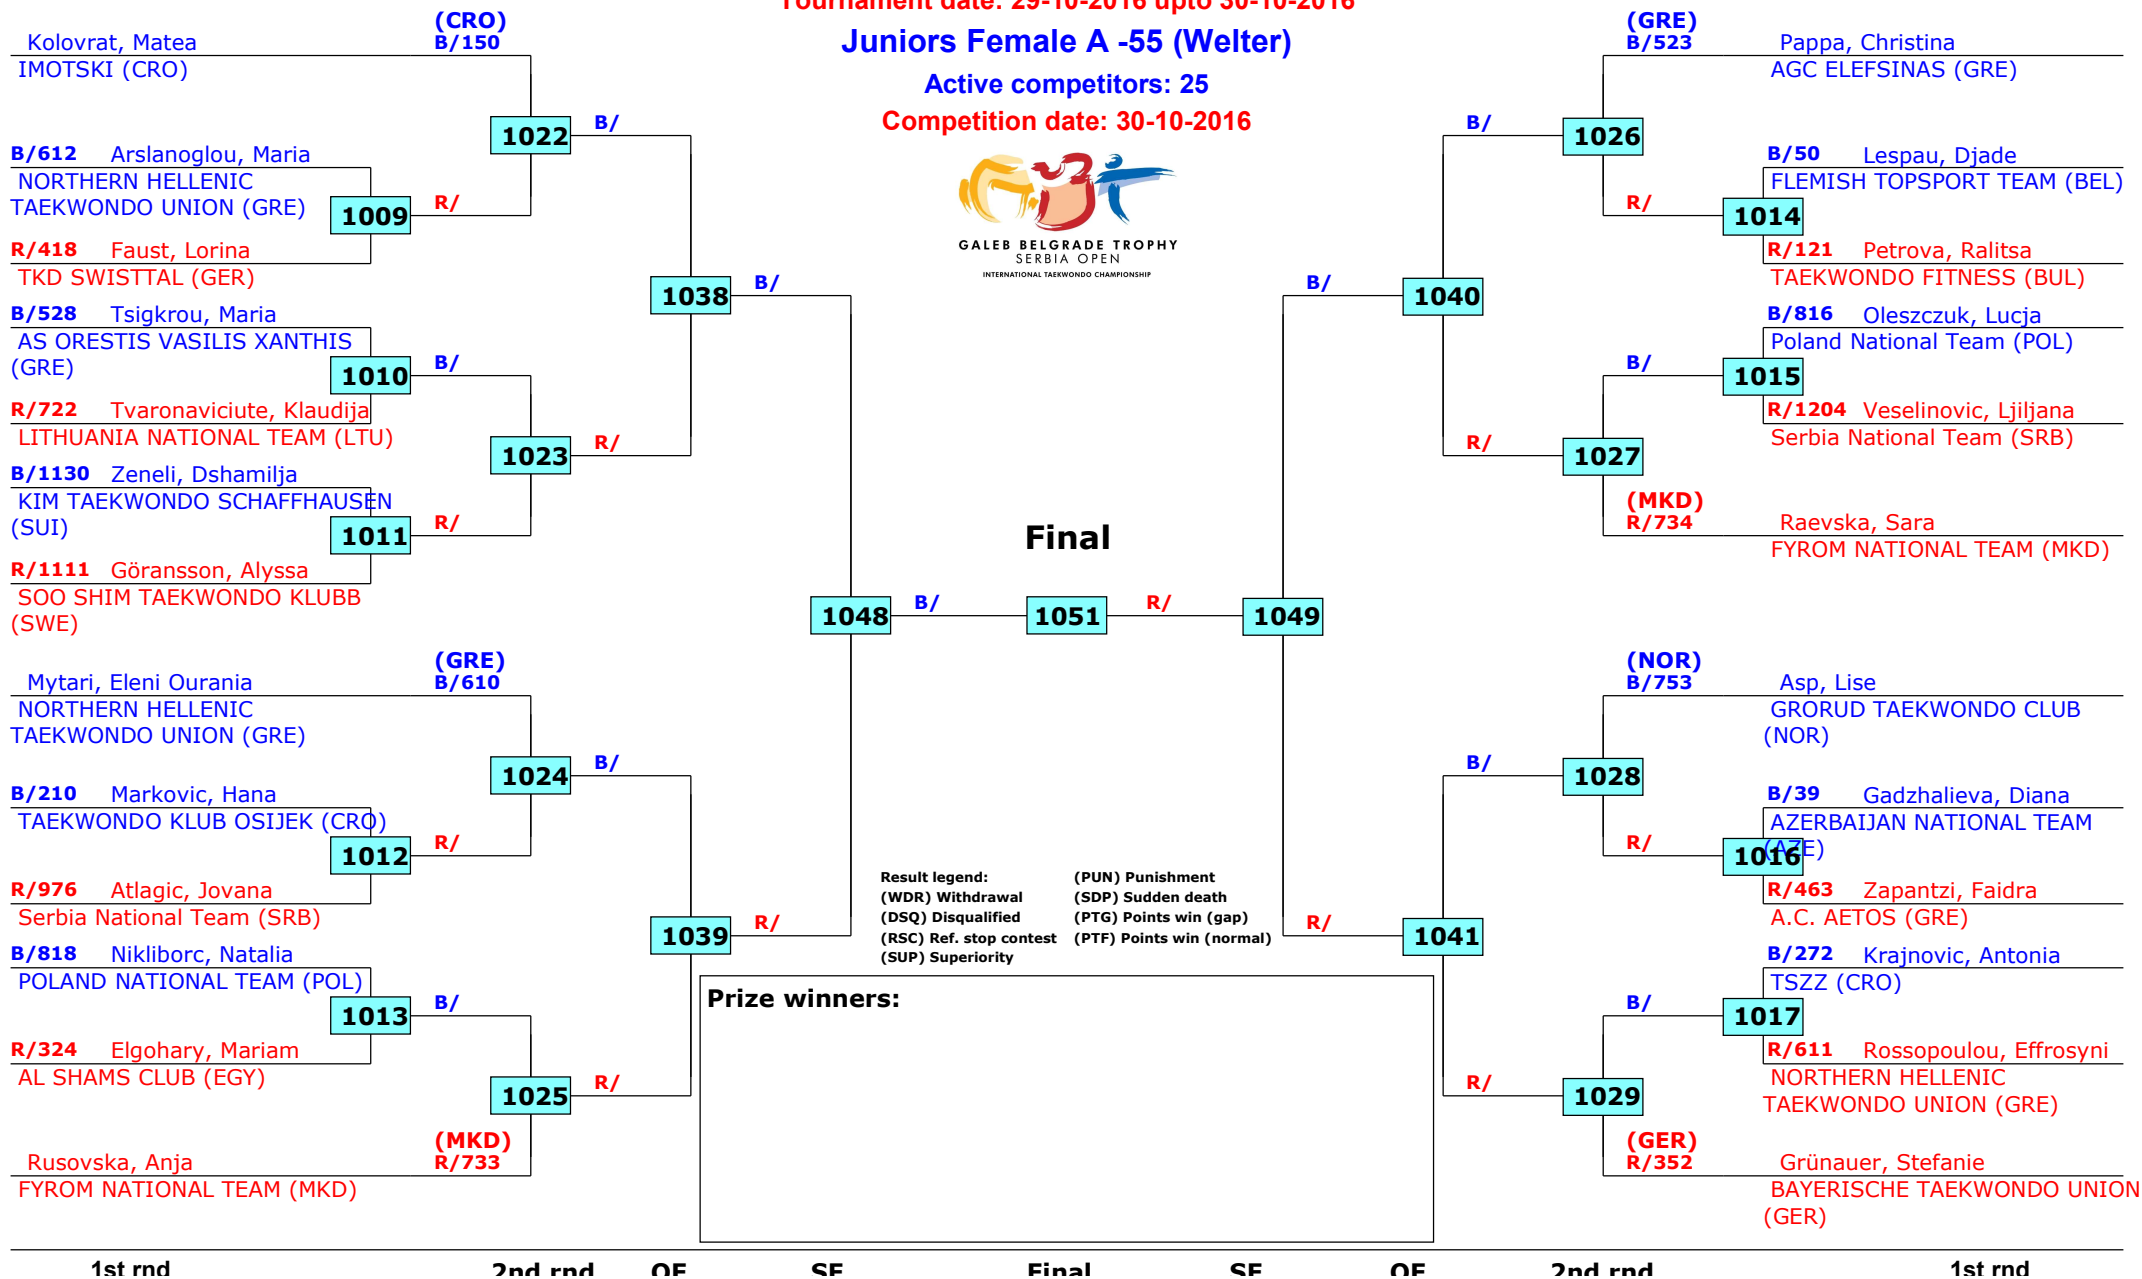

SF

QF

15th Galeb Belgrade Trophy - Serbia Open

Belgrade, Serbia

Tournament date: 29-10-2016 upto 30-10-2016

Juniors Female A -44 (Fly)

Active competitors: 13

Competition date: 30-10-2016

15th Galeb Belgrade Trophy - Serbia Open

Belgrade, Serbia

Tournament date: 29-10-2016 upto 30-10-2016

Juniors Female A -55 (Welter)

Active competitors: 25

Competition date: 30-10-2016

GALEB BELGRADE TROPHY
SERBIA OPEN
INTERNATIONAL TAEKWONDO CHAMPIONSHIP

15th Galeb Belgrade Trophy - Serbia Open

Belgrade, Serbia

Tournament date: 29-10-2016 upto 30-10-2016

Juniors Female A -68 (Light Heavy)

Active competitors: 4

Competition date: 30-10-2016

GALEB BELGRADE TROPHY
SERBIA OPEN
INTERNATIONAL TAEKWONDO CHAMPIONSHIP

Final

B/980 Topic, Marijana
SERBIA NATIONAL TEAM (SRB)

1042

B/

R/616 Koutsomichali, Morfo
NORTHERN HELLENIC
TAEKWONDO UNION (GRE)

1052

R/

1043