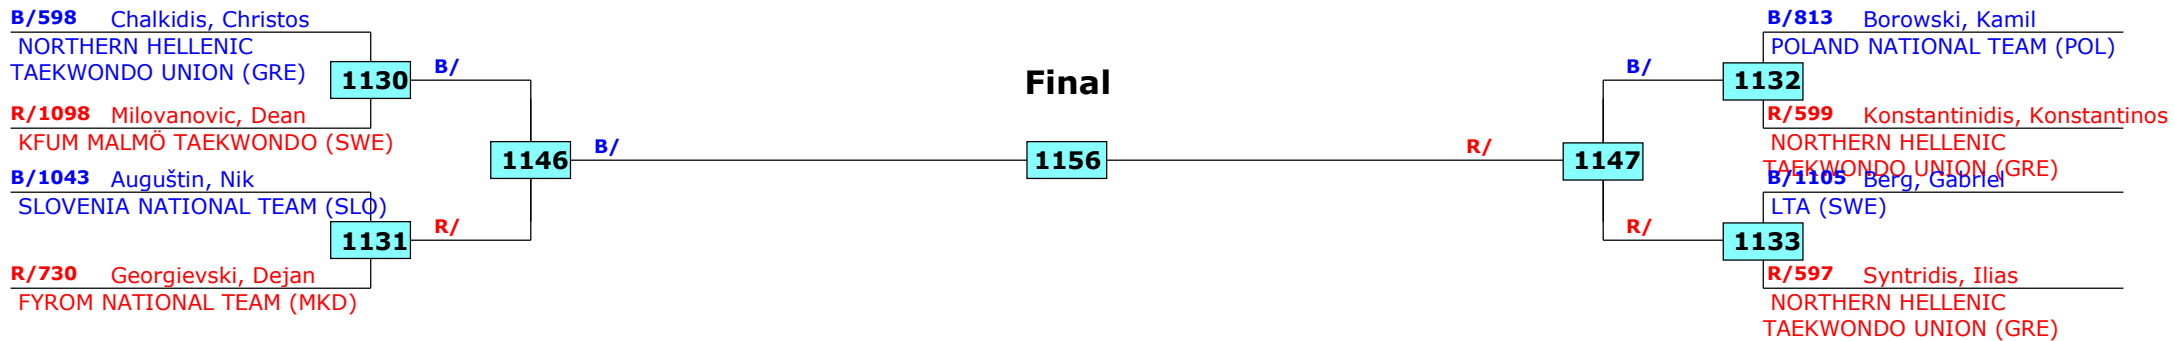

Prize winners:

1st rnd

QF

SF

Final

SF

QF

1st rnd

15th Galeb Belgrade Trophy - Serbia Open

Belgrade, Serbia

Tournament date: 29-10-2016 upto 30-10-2016

Juniors Male A +78 (Heavy)

Active competitors: 8

Competition date: 30-10-2016

GALEB BELGRADE TROPHY
SERBIA OPEN
INTERNATIONAL TAEKWONDO CHAMPIONSHIP

Result legend: (PUN) Punishment
(WDR) Withdrawal (SDP) Sudden death
(DSQ) Disqualified (PTG) Points win (gap)
(RSC) Ref. stop contest (PTF) Points win (normal)
(SUP) Superiority

Prize winners:

QF

SF

Final

SF

QF

15th Galeb Belgrade Trophy - Serbia Open

Belgrade, Serbia

Tournament date: 29-10-2016 upto 30-10-2016

Juniors Female A -44 (Fly)

Active competitors: 13

Competition date: 30-10-2016